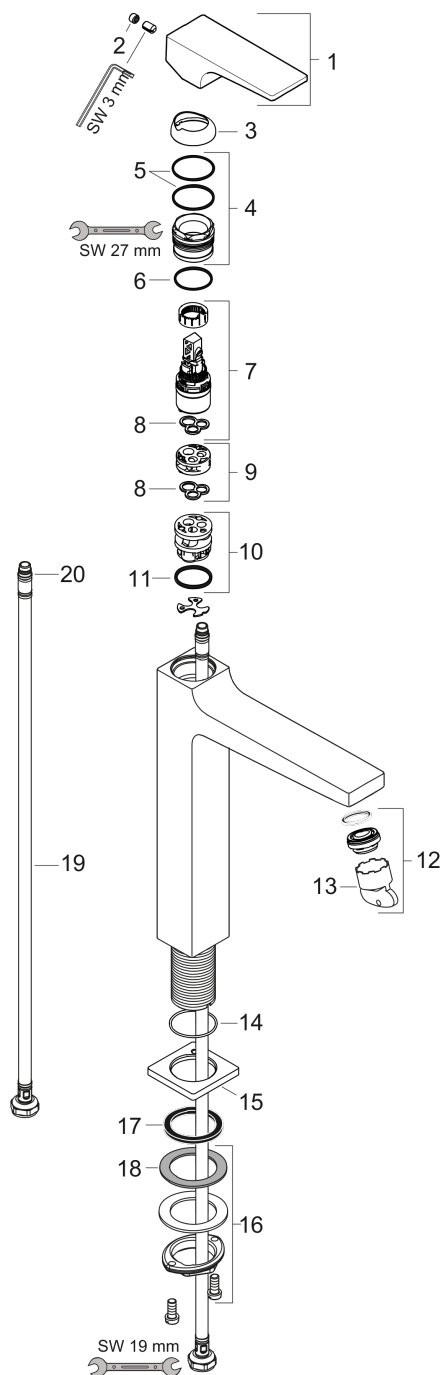

### Scale drawing

### Flowchart

**Metropol**  
**Single lever basin mixer 260 with lever handle for washbowls with push-open waste set**  
 Surfaces: **Chrome**    Article Number: **32512000**

## Metropol

Single lever basin mixer 260 with lever handle for washbowls with push-open waste set

Surfaces: **Chrome** Article Number: **32512000**

### Spare part list

Year of production: >01/17

Pos.	Description	Article Number	Price	PU
1	handle	92995000	-	1
2	screw cover	95704000	-	1
3	flange	92625000	-	1
4	nut	92689000	-	1
5	O-ring 27x1,5	92527000	-	1
6	O-ring 25x1,5	98146000	-	1
7	cartridge, assy	97685000	-	1
8	seal	98865000	-	1
9	adapter for cartridge	92628000	-	1
10	adapter for cartridge	98866000	-	1
11	O-ring 23x2	98398000	-	1
12	aerator M24x1 (5 l/min)	92996000	-	1
13	service tool	95661000	-	1
14	O-ring 32x1,5	92936000	-	1
15	escutcheon	93048000	-	1
16	fixing set (Ø 32)	13961000	-	1
17	flat seal	98749000	-	1
18	lever collar	97548000	-	1
19	connection hose 600 mm M8x0,75 G3/8	96556000	-	1
20	O-ring 6,6x1,6	93019000	-	1
21	sealing set	95581000	-	1
a	push-open waste set	50100000	-	1
b	fixation extension 35 mm	13898000	-	1