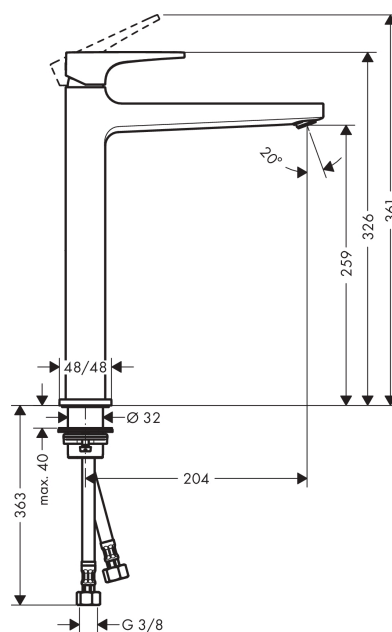

#### product features

- consists of: single lever basin mixer, waste set
- ComfortZone 260
- projection 204 mm
- spray type: normal spray
- maximum flow rate at 3 bar: 5 l/min
- ceramic cartridge
- temperature limitation adjustable
- suitable for continuous flow water heaters
- push-open waste set G 1¼
- material waste set: metal
- connection type: G ¾ connections
- connection dimension: DN15

### Scale drawing