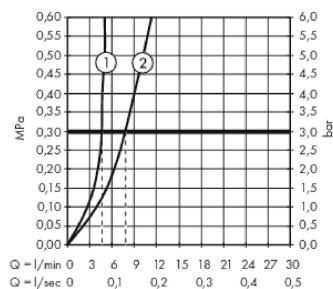

Metropol

Single lever basin mixer 260 with lever handle for washbowls with push-open waste set

Surfaces: **Chrome** Article Number: **32512000**

Description

product features

- consists of: single lever basin mixer, waste set
- ComfortZone 260
- projection 204 mm
- spray type: normal spray
- maximum flow rate at 3 bar: 5 l/min
- ceramic cartridge
- temperature limitation adjustable
- suitable for continuous flow water heaters
- push-open waste set G 1¼
- material waste set: metal
- connection type: G ¾ connections
- connection dimension: DN15

Technology

Design awards

Product image

Scale drawing

Flowchart